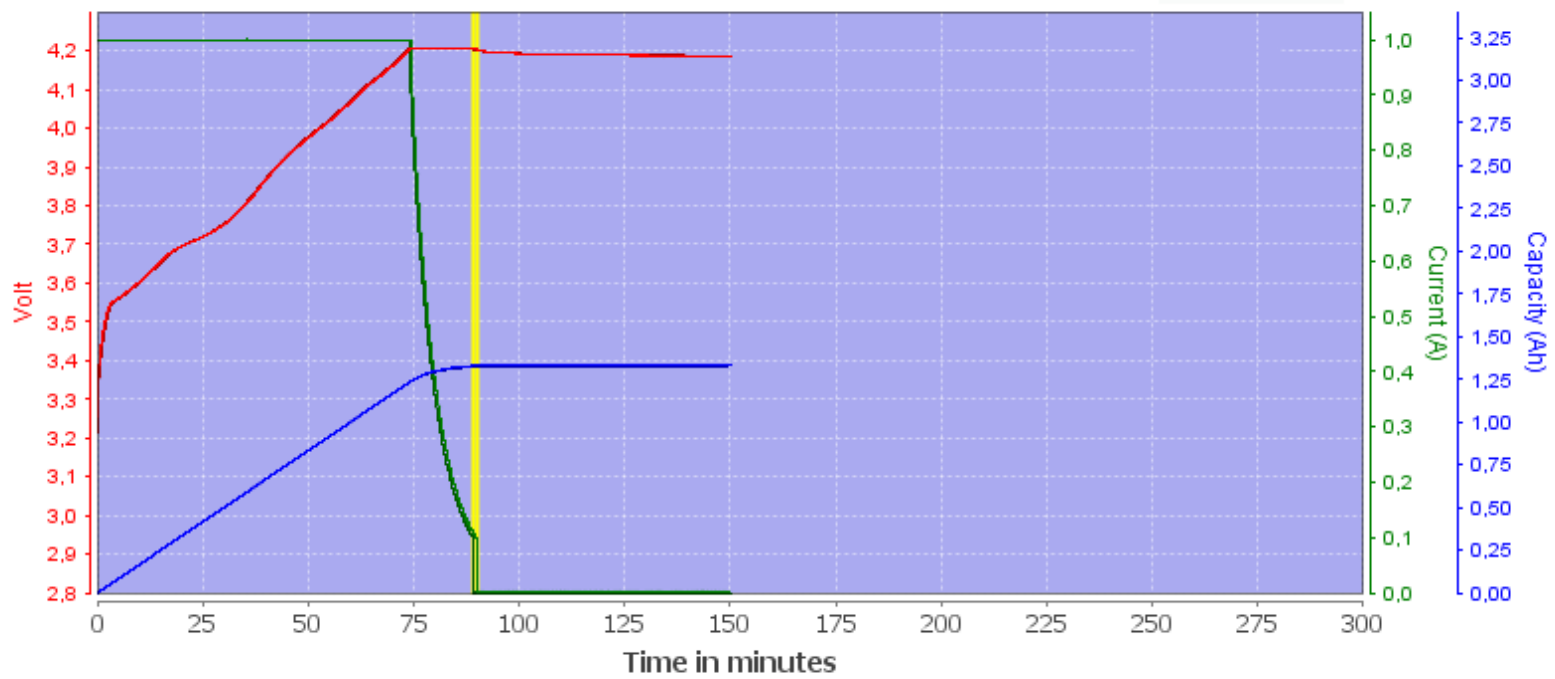

Charging: Samsung INR18650-13Q 1300mAh

— A: Charge voltage — B: Charge voltage — A: Charged capacity — B: Charged capacity — A: Charge current — B: Charge current