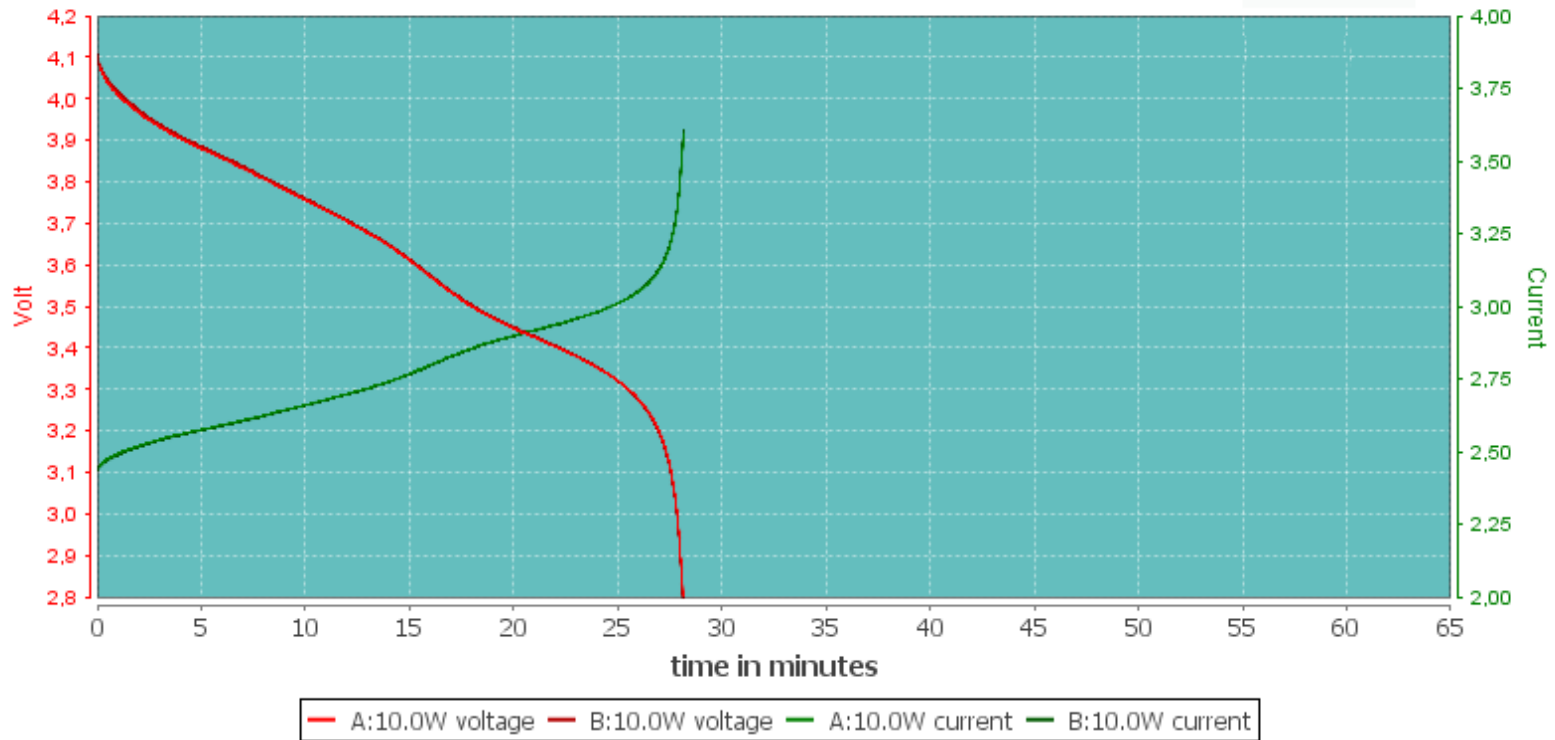

Discharge, power: Samsung INR18650-13Q 1300mAh