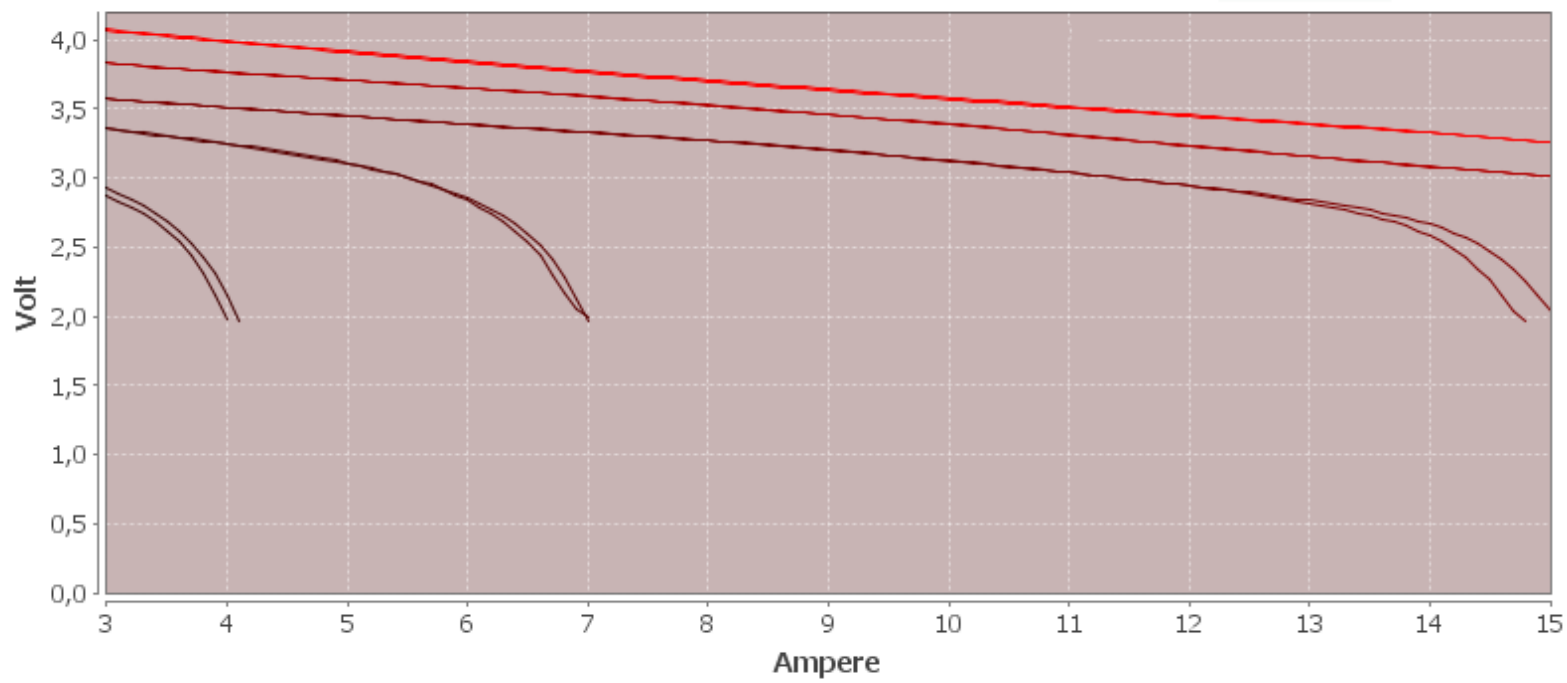

Protection test: Samsung INR18650-13Q 1300mAh

A:Test 1 A:Test 2 A:Test 3 A:Test 4 A:Test 5 B:Test 1 B:Test 2 B:Test 3 B:Test 4 B:Test 5